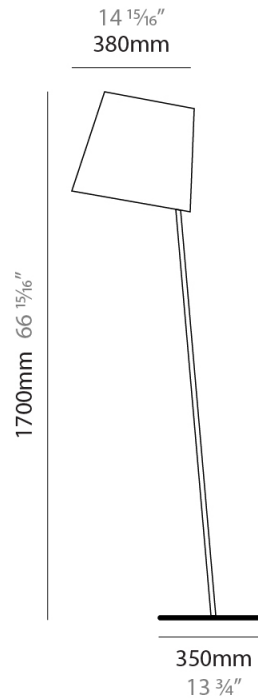

EXCENTRICA PORTABLE

D54049- _____ - _____

base number   Finish Options   Finish Options

1. To build a product code in our configurator select the specify button on the base model # product page
2. To build a manual product code on this datasheet choose from the options listed below in blue font and add the suffix to the base model #

GENERAL

Series: Excentrica
Partner: Fambuena
Division: Design
Installation: Portable
Product Type: Floor
Mounting Location: Floor
Light Distribution: Direct

PHYSICAL

Shape: Abstract
Diameter (mm): 380
Diameter (in): 14 ¹⁵/₁₆
Height (mm): 1700
Height (in): 66 ¹⁵/₁₆
Diffuser: Cotton Shade
[Fixture Finish: BRA / PWT](#)
Holder Finish: BLM / WHM
Fixture Material: Metal / Marble
Upon Request: Bolt Down

ELECTRICAL

Number of Lamps: 1
Lamp Type: LED Retrofit
Lamp Shape: A19
Bulb Included: Bulb Not Included
Max. Wattage Per Lamp (W): 12
Lamp Base: E26
Input Voltage (V): 120
Upon Request: 277Vac / GU24

LED

OPTICAL

RATINGS AND CERTIFICATIONS

Certified By: Certified for North American Standards
IP rating: IP20

PROJECT _____
TYPE _____
SPECIFIER _____
QUANTITY _____
DATE _____